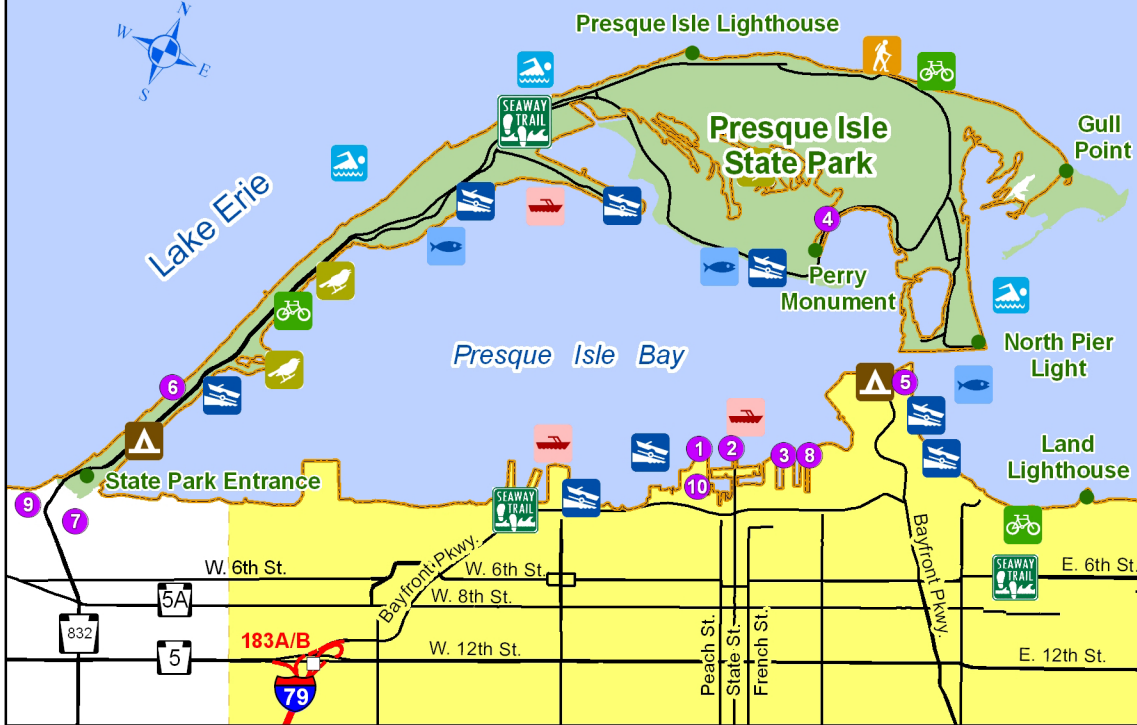

Erie Bayfront & Presque Isle State Park

-  Biking Trail
-  Birding
-  Boat Launch
-  Camping
-  Fishing
-  Hiking Trail
-  Swimming
-  Water Taxi

Attraction/Point of Interest

1. Bayfront Convention Center
2. Bicentennial Tower
3. Intermodal Transportation Center
4. Lady Kate Scenic Boat Tours
5. Lampe Marina Campground
6. Stull Interpretive Center
7. Tom Ridge Environmental Center
8. VisitErie
9. Waldameer Park
10. Wolverine Park/Transient Boating

Map Created By: